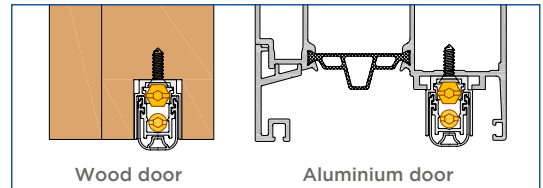

MAIN APPLICATIONS

Wood door

Aluminium door

• **FEATURES** Mechanism (PATENTED) with the parallel descent of the moving profile with gasket, characterised by the DUAL ADJUSTMENT (screw E: descent - screw R: incline) for a strong even pressure on the entire length.

• **COMPONENTS** Extruded profiles in aluminium alloy 6060 - high performance wrap-around silicone gasket - elements printed in self-lubricating nylon + nylon reinforced with 30% glass fibre - threaded rods in burnished iron - 7 mm hexagonal button and Ø 6 mm brass bushing - coil springs in treated stainless steel - self-drilling 3.5 x 25 mm screws.

• VARIATIONS ON REQUEST

Button: round nylon, square nylon, bevelled nylon.
Screws: particleboard 3.5 x 25 mm.

STANDARD PACKAGING

Cardboard box with 30 pcs + 30 standard accessory packs

OPTIONAL PACKAGING

Cardboard box with 15 polyethylene bags with 1 pc + 1 standard accessory pack + assembly instructions

OPTIONAL ACCESSORIES

Nylon plate

CA101   CA102   CA104   CA201

CODE	PROFILE
CA201	Deceuninck M.
CA202	Deceuninck Z.
CA203	VE-KA
CA204	Kommerling.
CA205	Schüco CT70
CA207	Winsol

Colour:
brown, white

Packaging:
100 pcs pack

CA101
on smooth frame