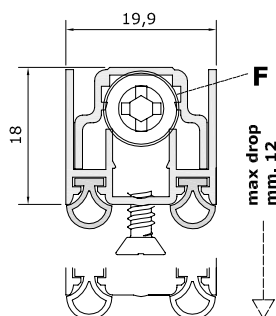

Special Series 270

Certified for:

Usage cycles
200.000 cycles

Protects from:

Not an obstacle for disabled persons

STANDARD ACCESSORIES

| Standard measurements (mm) | 330 | 430 | 530 | 630 | 730 | 830 | 930 | 1030 | 1130 | 1230 | 1330 |
|----------------------------|-----|-----|-----|-----|-----|-----|-----|------|------|------|------|
| Max shortening (mm) | 70 | 130 | 200 | 200 | 200 | 200 | 200 | 200 | 200 | 200 | 200 |

FASTENING SYSTEMS

STANDARD

With pre-mounted screws

MAIN APPLICATIONS

Aluminium door

PVC door

• **FEATURES** Mechanism with a single adjustment (screw F: descent) characterised by the controlled movement of the moving profile with gasket (immediate descent from the hinge side of the door and consequent gradual descent for the entire length) for adjustment to the floor.

• **COMPONENTS** Extruded profiles in aluminium alloy 6060 - dual extruded tubular neoprene gasket - elements printed in self-lubricating nylon + nylon reinforced with 30% glass fibre - threaded rods in burnished iron - Ø 6 mm brass bushing - coil springs in treated stainless steel - self-drilling 3.5 x 25 mm screws.