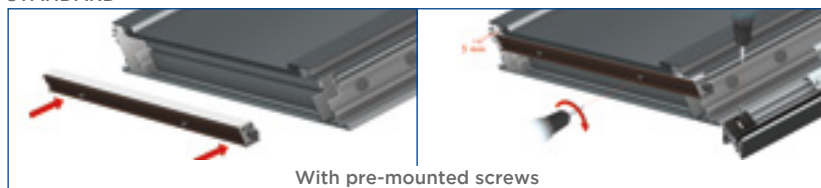

Special Series 270

Certified for:

Usage cycles
200.000 cycles

Protects from:

Not an obstacle for disabled persons

STANDARD ACCESSORIES

| Standard measurements (mm) | 330 | 430 | 530 | 630 | 730 | 830 | 930 | 1030 | 1130 | 1230 | 1330 |
|----------------------------|-----|-----|-----|-----|-----|-----|-----|------|------|------|------|
| Max shortening (mm) | 70 | 130 | 200 | 200 | 200 | 200 | 200 | 200 | 200 | 200 | 200 |

FASTENING SYSTEMS

STANDARD

With pre-mounted screws

MAIN APPLICATIONS

Aluminium door

PVC door

• **FEATURES** Mechanism with a single adjustment (screw F: descent) characterised by the controlled movement of the moving profile with gasket (immediate descent from the hinge side of the door and consequent gradual descent for the entire length) for adjustment to the floor.

• **COMPONENTS** Extruded profiles in aluminium alloy 6060 - dual extruded tubular neoprene gasket - elements printed in self-lubricating nylon + nylon reinforced with 30% glass fibre - threaded rods in burnished iron - Ø 6 mm brass bushing - coil springs in treated stainless steel - self-drilling 3.5 x 25 mm screws.