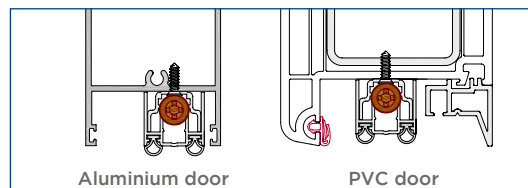

Special Series 270

Certified for:

Usage cycles
200.000 cycles

Protects from:

Not an obstacle for disabled persons

STANDARD ACCESSORIES

| Standard measurements (mm) | 330 | 430 | 530 | 630 | 730 | 830 | 930 | 1030 | 1130 | 1230 | 1330 |
|----------------------------|-----|-----|-----|-----|-----|-----|-----|------|------|------|------|
| Max shortening (mm) | 70 | 130 | 200 | 200 | 200 | 200 | 200 | 200 | 200 | 200 | 200 |

FASTENING SYSTEMS

STANDARD

With pre-mounted screws

MAIN APPLICATIONS

Aluminium door

PVC door

• **FEATURES** Mechanism with a single adjustment (screw F: descent) characterised by the controlled movement of the moving profile with gasket (immediate descent from the hinge side of the door and consequent gradual descent for the entire length) for adjustment to the floor.

• **COMPONENTS** Extruded profiles in aluminium alloy 6060 - dual extruded tubular neoprene gasket - elements printed in self-lubricating nylon + nylon reinforced with 30% glass fibre - threaded rods in burnished iron - Ø 6 mm brass bushing - coil springs in treated stainless steel - self-drilling 3.5 x 25 mm screws.