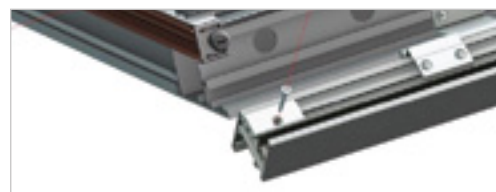

Special Series 270

Certified for:

Usage cycles
200.000 cycles

Protects from:

Not an obstacle for disabled persons

STANDARD ACCESSORIES

Standard measurements (mm)	330	430	530	630	730	830	930	1030	1130	1230	1330
Max shortening (mm)	70	130	200	200	200	200	200	200	200	200	200

FASTENING SYSTEMS

STANDARD

MAIN APPLICATIONS

• **FEATURES** Mechanism with a single adjustment (screw F: descent) characterised by the controlled movement of the moving profile with gasket (immediate descent from the hinge side of the door and consequent gradual descent for the entire length) for adjustment to the floor.

• **COMPONENTS** Extruded profiles in aluminium alloy 6060 - dual extruded tubular neoprene gasket - elements printed in self-lubricating nylon + nylon reinforced with 30% glass fibre - threaded rods in burnished iron - Ø 6 mm brass bushing - coil springs in treated stainless steel - self-drilling 3.5 x 25 mm screws.

• VARIATIONS ON REQUEST

Button: hexagonal brass, square nylon, bevelled nylon.

STANDARD PACKAGING

Cardboard box with 30 pcs + 30 standard accessory packs

OPTIONAL PACKAGING

Cardboard box with 15 polyethylene bags with 1 pc + 1 standard accessory pack + assembly instructions

OPTIONAL ACCESSORIES

Nylon plate

CA104	CA202	CODE	PROFILE
		CA201	Deceuninck M.
		CA202	Deceuninck Z.
		CA203	VE-KA
		CA204	Kommerling.
		CA205	Schüco CT70
		CA207	Winsol

Colour:
brown, white

Packaging:
100 pcs pack

CA202
on frame with ribbing

Insulating nylon plate with silicon gasket

PI001	PI002	PI002-R	PI003	CODE
				PI003
				Kommerling,
				Rehau, Winsol
				PI004
				Zendow,
				Gealan, Schüco
				PI005
				Thyssen

Colour:
brown, white

Packaging:
20 pcs pack

PI003
on frame with ribbing